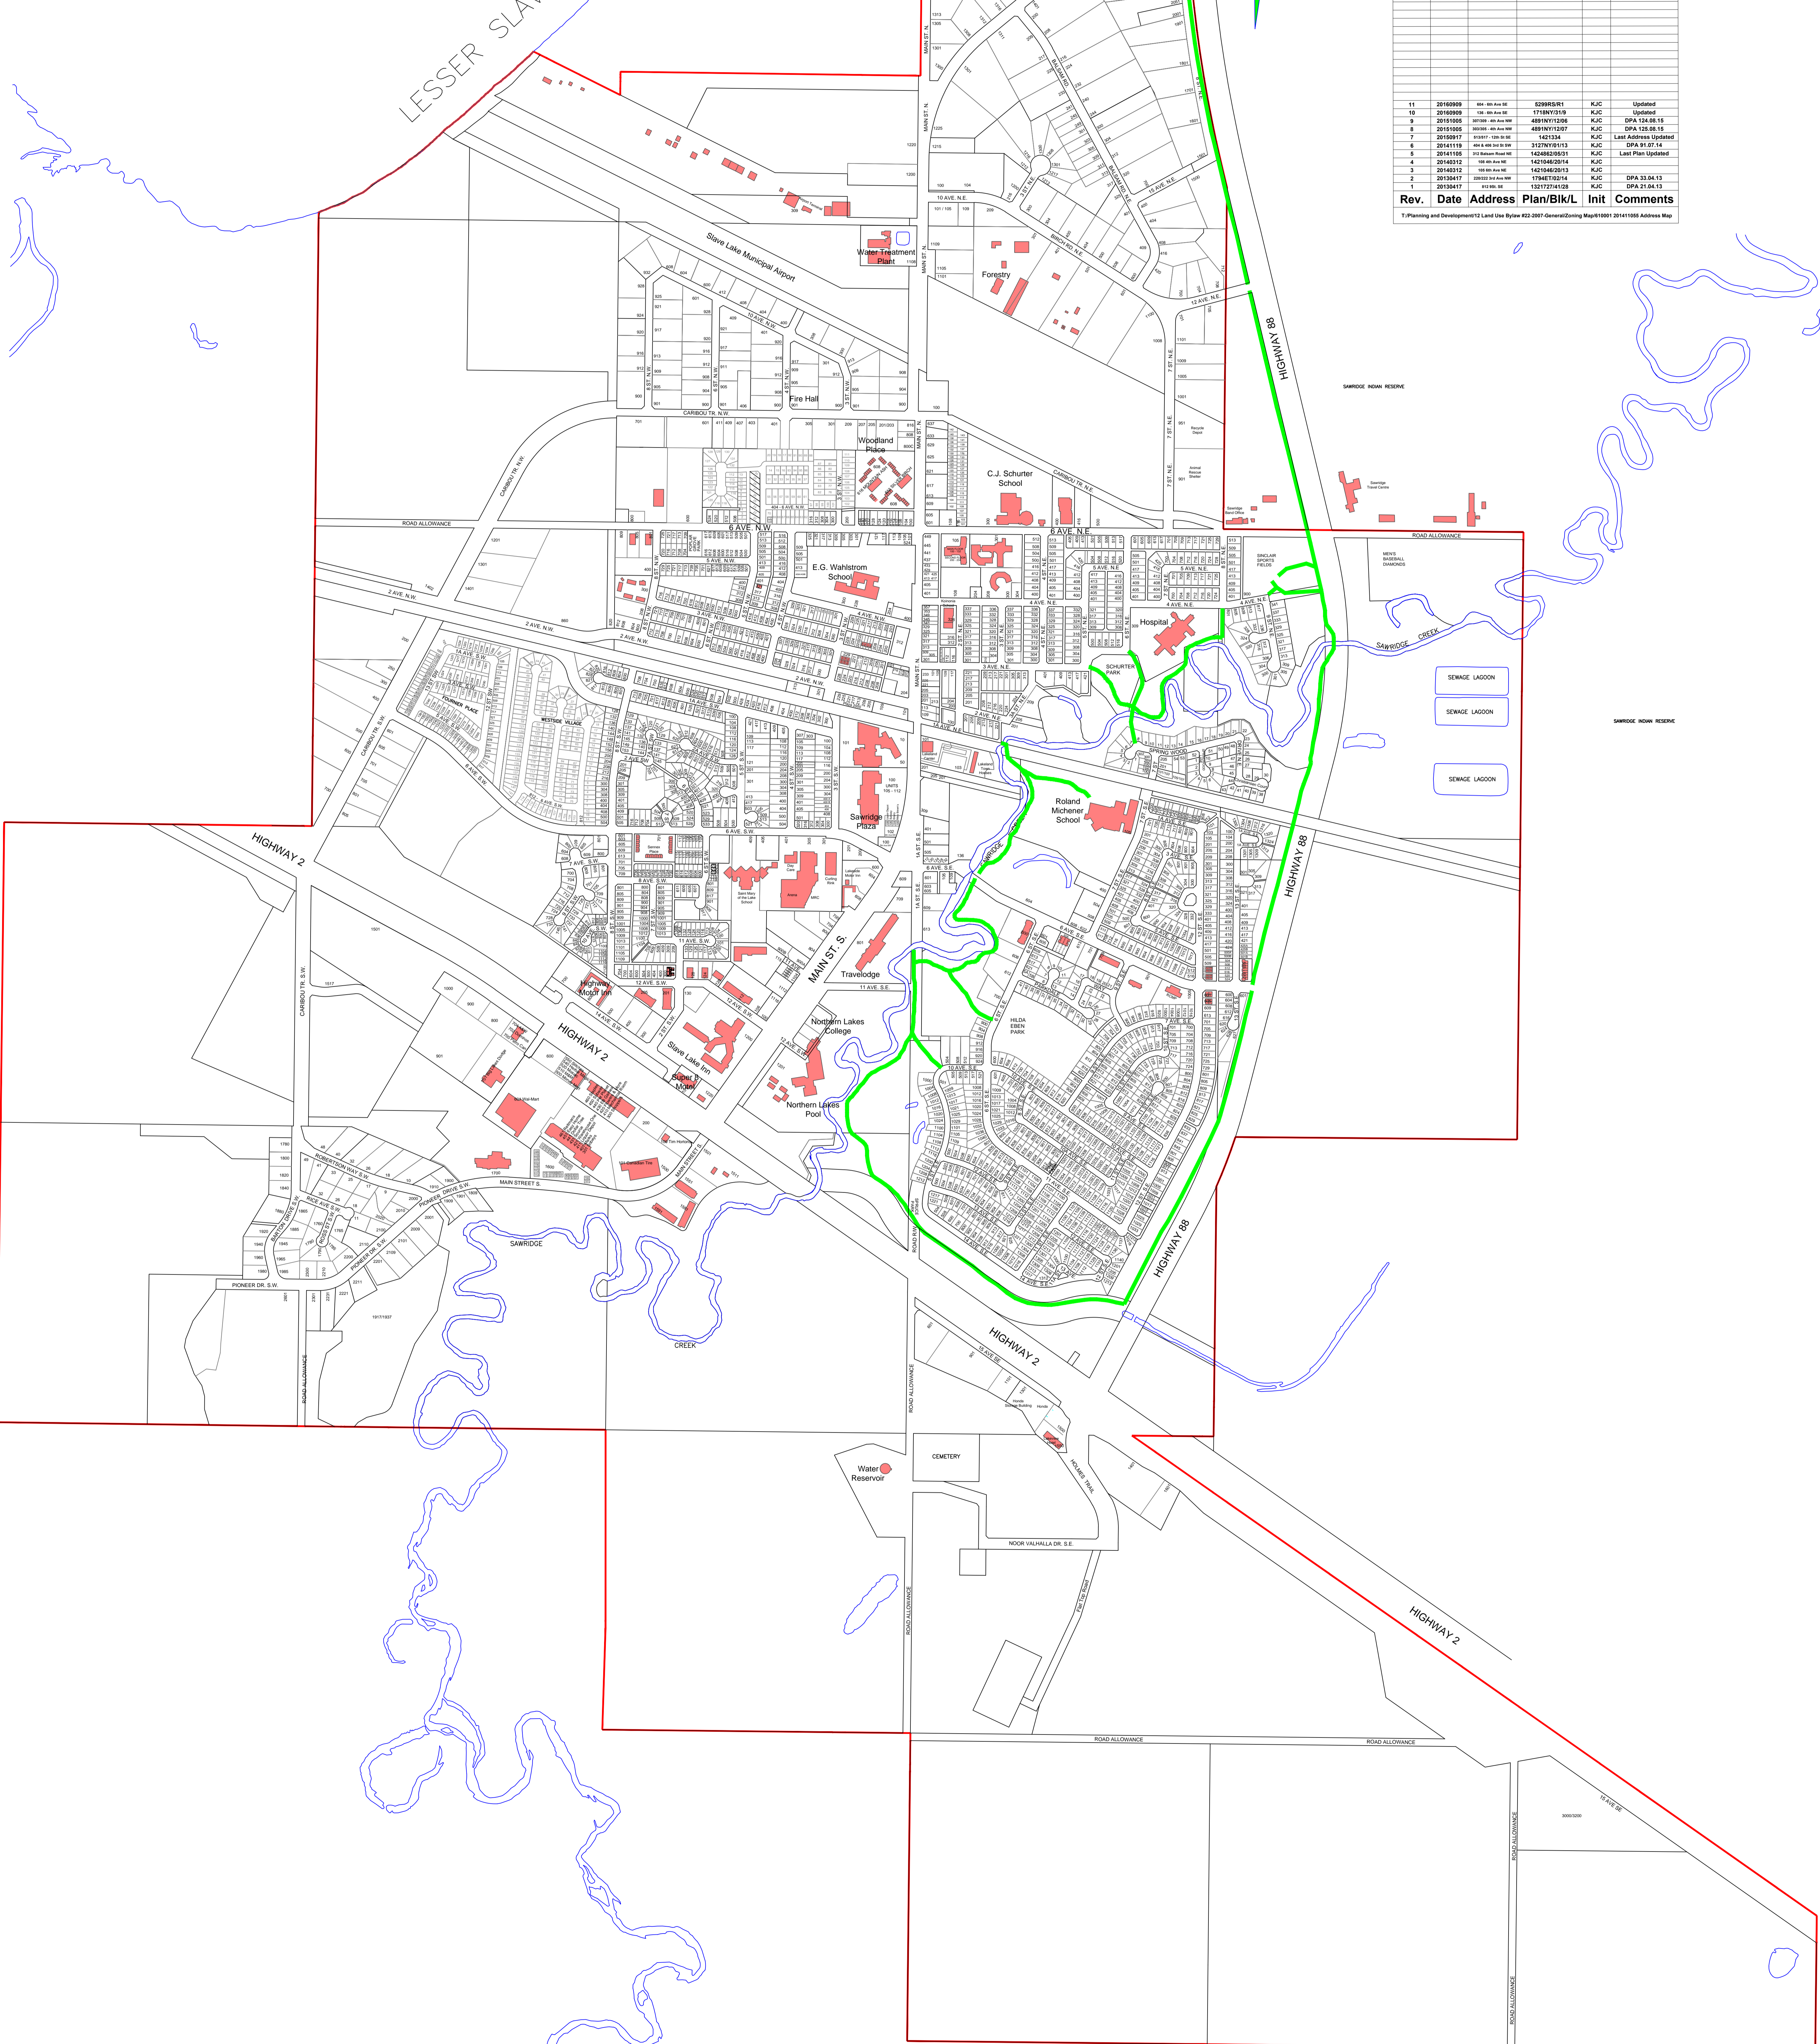

Produced by
Town of Slave Lake
2013

Rev.	Date	Address	Plan/Bik/L	Init	Comments
11	20160909	100-100 Ave SE	22880801	KJC	Updated
10	20160909	100-100 Ave SE	1718N1319	KJC	Updated
9	20161005	100-100 Ave SE	4891W1208	KJC	DPA 124.08.15
8	20161005	100-100 Ave SE	4891W1207	KJC	DPA 124.08.15
7	20160917	100-100 Ave SE	1421334	KJC	Last Address Updated
6	20161108	100-100 Ave SE	3372W1013	KJC	DPA 22.07.14
5	2014105	100-100 Ave SE	14248230531	KJC	Last Plan Updated
4	20140313	100-100 Ave SE	14214602014	KJC	
3	20140312	100-100 Ave SE	14214602013	KJC	
2	20130417	100-100 Ave SE	1794E10214	KJC	DPA 33.04.13
1	20130417	100-100 Ave SE	1321774108	KJC	DPA 23.04.13